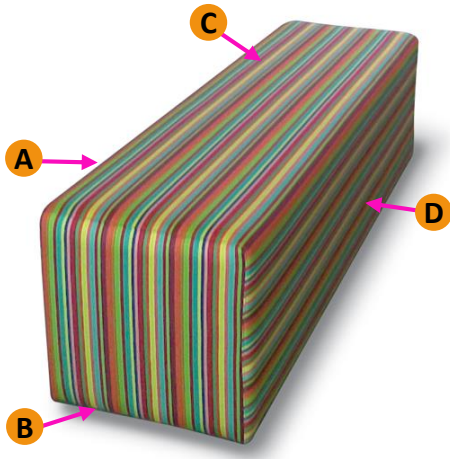

**OTTO**

Design:2009

**diami.**

# Otto

A – Commercial quality Timber frame

B – High density foam

C – Nylon glides

D – Foam Padding

Australian made to order

## Dimensions

OT4242 : 420 X 420 X 450H- Square

OT6060 : 600 X 600 X 450H- Square

OT1010 : 1000 X 1000 X 450H- Square

OT1460 : 1400 X 600 X 450H- Square

OT2160 : 2100 X 600 X 450H- Square

\*Custom sizes available

OT42D : 420 X 450H- Round

OT60D : 600 X 450H- Round

OT90D : 900 X 450H- Round

Locally made to order in  
Customer specified fabrics.

Options -  
Rectangle/Square/Round Otto  
Custom Sizes